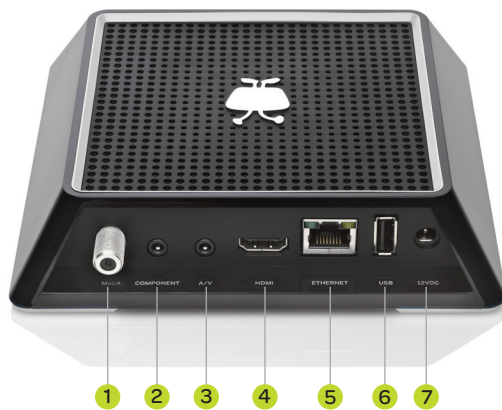

TiVo® Mini

Plug it in and share the TiVo experience on another TV

The TiVo Mini is a convenient, all-purpose whole home companion to your TiVo DVR. Connecting a TiVo Mini to another TV in the house makes it easy to watch live TV, recorded shows and access web entertainment. Schedule a recording. Or start a show in the living room and finish it on your Mini in another room. Mini delivers the intuitive, easy-to-use TiVo experience you know and love.

TiVo® Mini

Specifications

Compatible DVRs (4 or 6-tuners required)

- TiVo Roamio
- TiVo Roamio Plus
- TiVo Roamio Pro
- TiVo Premiere 4
- TiVo Premiere XL4/Elite

Included in Box:

- TiVo Mini
- TiVo remote (batteries included)
- Power adapter
- 6' HDMI cable
- Installation guide

TiVo Mini Dimensions:

6.09"W x 6.09"D x 1.3"H

Weight: .78 lbs.

Single Pack Dimensions:

8"W x 7.75"D x 3.25"H

Weight: 2.1 lbs.

Pallet Spec:

5 layers x 9 boxes = 45 boxes/pallet = 360 units

Weight: 805 lbs.

UPC: 851342000957

Model: TCDA92000

SKU: RA9200

Inputs/Outputs:

- 1 Cable / MoCA
- 2 Component
- 3 A/V
- 4 HDMI
- 5 Ethernet
- 6 USB
- 7 12VDC

Outputs:

HDMI, component video, composite video