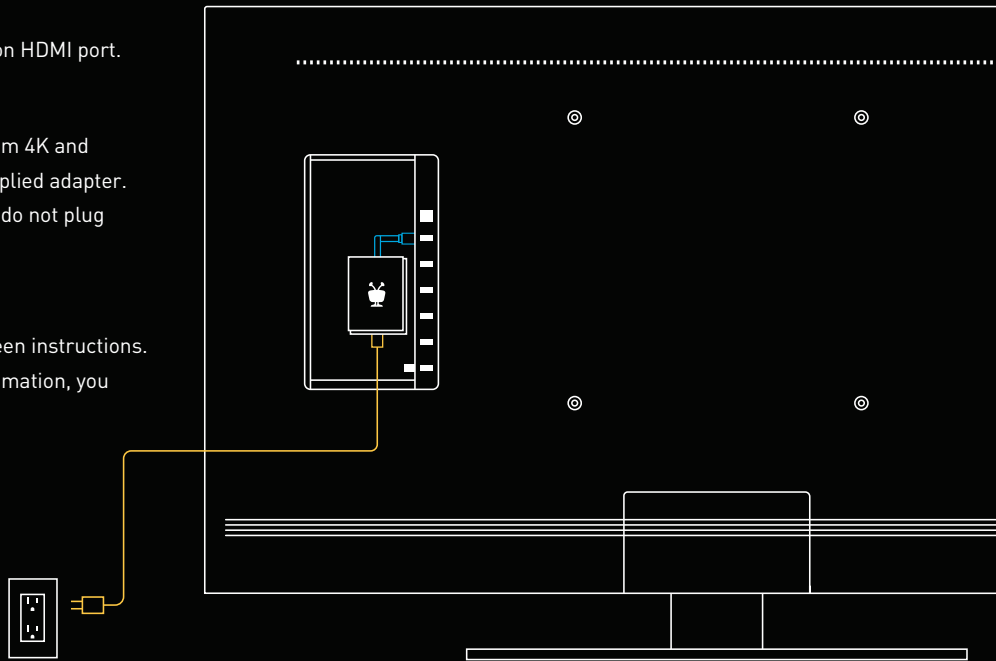

Connect your TiVo Stream 4K in three easy steps.

STEP 1

Connect TiVo Stream 4K to your television HDMI port.

STEP 2

Attach the USB power cord to TiVo Stream 4K and plug it in to a power outlet using the supplied adapter. (Only use the provided USB adapter and do not plug directly into a USB port.)

STEP 3

Power on your TV and follow the on-screen instructions. (If you don't see Android TV welcome animation, you may need to switch inputs on your TV.)

Visit tivo.com/welcome-center for more setup information.