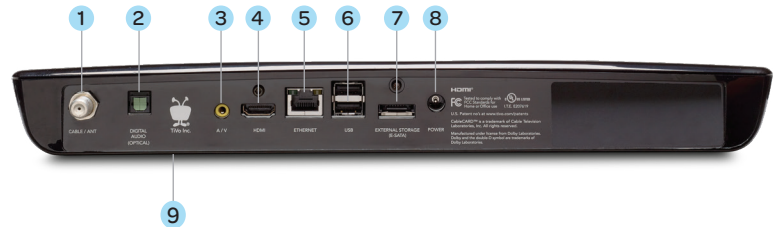

### Outer Carton Dimensions:

15.76"W x 9.625"D x 4.875"H

**UPC:** 851342000216

**Model:** TCD846500

**SKU:** R84650

Video	
HDMI out	v1.3 (1080p/24/60)
Composite	Yes
Component	No
3D	Passthrough (SxS/TxB)
Audio	
Digital	Optical
Analog	Stereo
Networking	
Wireless	Yes (802.11a/b/g/n)
Ethernet	10/100
MoCA® bridge	Requires optional adapter
Recording	
Simultaneous recordings	4 shows
HD hours	75 hours
Built-in HDD	500 GB
Expandable	eSATA up to 1 TB
Mobile Streaming	
In home	Requires optional TiVo Stream
Extras	
Remote Finder	No
RF remote	Yes
Networked boxes supported	up to 8

### Inputs/Outputs:

- 1 Coax connector for digital cable or antenna
  - 2 Optical audio out
  - 3 Composite output
  - 4 HDMI (1080p/24/60)
  - 5 Ethernet port: 10/100 Mbps
  - 6 USB 2.0 ports (2)
  - 7 External storage port (eSATA)
  - 8 Power: 110 V
  - 9 CableCARD slot (on bottom of box)
- (HDMI, Ethernet and composite cables not included)