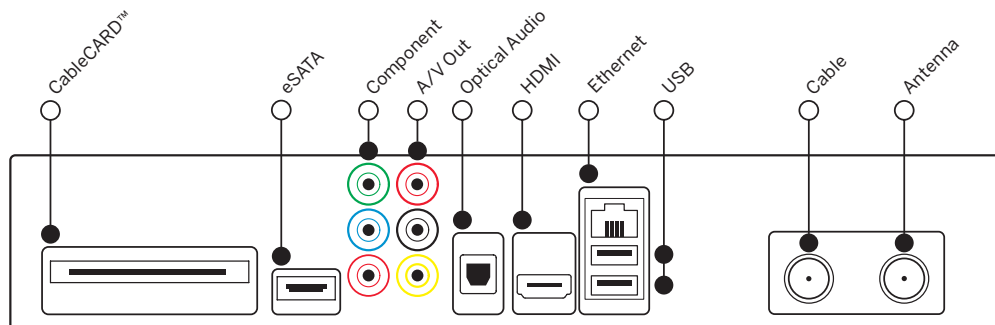

**Video Output Modes Include:** 480i, 480p, 720p, 1080i, 1080p

**Inputs:** CableCARD™ support, cable coax, antenna coax

Ethernet connection, USB 2.0 ports (2), eSATA

TiVo Wireless N and G Network Adapter support

TiVo Series4™ architecture

Front

Back