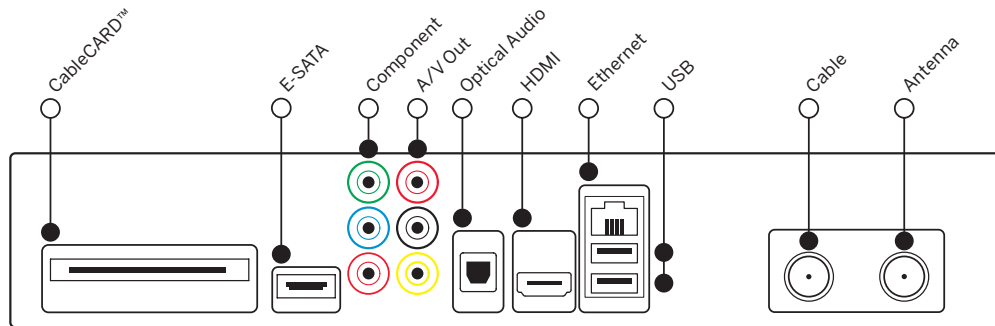

Back

TiVo Premiere XL Dimensions:

16.5" W x 9.7" D x 2.4" H with feet
(2.1" H without feet – bezel height)

Weight: 6.8 lbs.

19.75" W x 13" D x 6.125" H (outer carton)

UPC: 851342000858

Model: TCD748000

SKU: R74800

Optional Accessories:

- TiVo Wireless N or G Network Adapter
- TiVo Phone Line Adapter

Included in Box:

- TiVo Premiere XL
- TiVo Glo remote
- Instruction manual and quick-start guide
- Cables (includes HDMI cable)

* Broadband Internet connection required. Due to restrictions placed by copyright holders, certain premium programming cannot be transferred to computers or mobile devices. TiVo Desktop Plus software (sold separately) is required to transfer recordings to mobile devices.

© 2011 TiVo Inc. All rights reserved. TiVo, the TiVo logo, Series4, and the Series4 logo are trademarks or registered trademarks of TiVo Inc. or its subsidiaries worldwide. HDMI, the HDMI logo, and High Definition Multimedia Interface are trademarks or registered trademarks of HDMI Licensing, LLC. Dolby and the Double D symbol are trademarks of Dolby Laboratories. CableCARD is a trademark of Cable Television Laboratories, Inc. THX and the THX logo are trademarks of THX Ltd. which may be registered in some jurisdictions. All other trademarks and tradenames are the property of their respective owners.