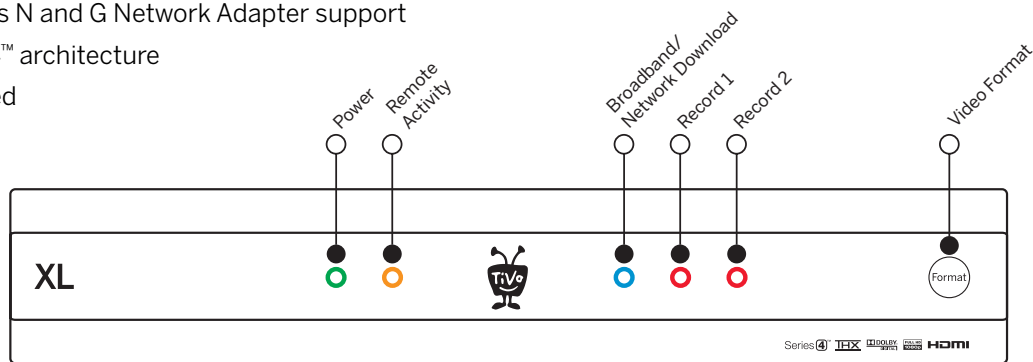

TiVo® Premiere XL

Specifications:

Supported Signal Sources:

- Digital cable
- Antenna (ATSC)
- Verizon FiOS®

Does not support satellite or AT&T U-verse.

Outputs: HDMI, Component video, Composite video, Optical audio, Analog audio

Video Output Modes Include: 480i, 480p, 720p, 1080i, 1080p

Inputs: CableCARD™ support, Cable coax, Antenna coax

Ethernet connection, USB 2.0 ports (2), E-SATA

TiVo Wireless N and G Network Adapter support

TiVo Series4™ architecture

THX® certified

Front