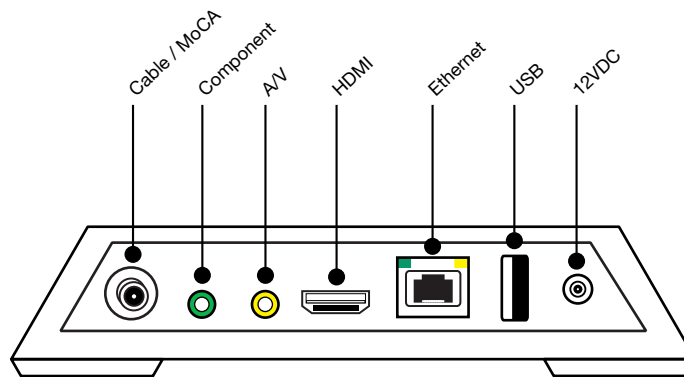

TiVo® Mini

Plug it in and share the TiVo experience on another TV.

The TiVo Mini is a convenient, all-purpose whole home companion to your 4-tuner TiVo DVR. Connecting a TiVo Mini to another TV in the house makes it easy to watch live TV, recorded shows and access web entertainment. Schedule a recording. Or start a show in the living room and finish it on your Mini in another room. Mini delivers the intuitive, easy-to-use TiVo experience you know and love.

TiVo recommends a Whole Home networking solution for all multi-room installations. Learn more about Whole Home networks and more at www.tivo.com/wholehome.

Visit www.tivo.com/mini for more information.

TiVo Mini

Specifications:

Compatible DVRs (4-tuners required)

- TiVo Premiere 4
- TiVo Premiere XL4/Elite

Outputs: HDMI, component video, composite video

Video Output Modes Include: 480i, 480p, 720p, 1080i, 1080p

Inputs: Cable coax/MoCA, Ethernet connection, USB 2.0 port

Included in Box:

- TiVo Mini
- TiVo remote (batteries included)
- Power adapter
- 6' HDMI cable
- Installation guide

UPC: 851342000957

Model: TCDA92000